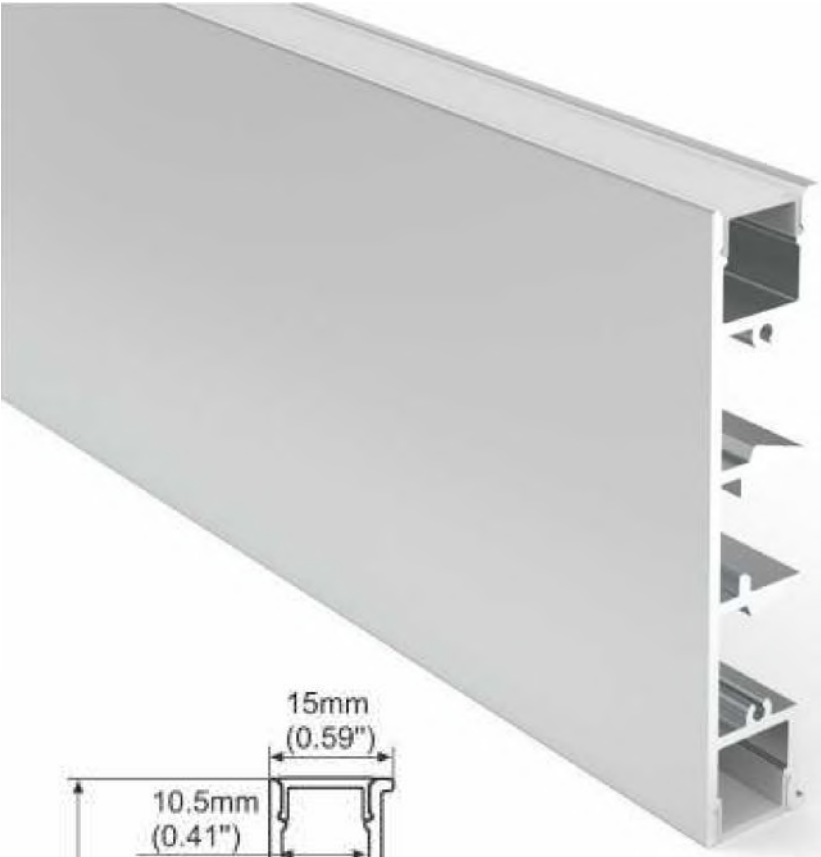

# OCH-170

Date: \_\_\_\_\_ Project: \_\_\_\_\_ Type: \_\_\_\_\_

**Ordering Guide:**

<b>Series</b>		<b>Series</b>		<b>Length</b>		<b>Lens</b>
OCH	-	170	-	CC (Specify custom length)	-	FR (Frosted)

**Features:**

- 6063-T5 Aircraft Aluminum
- Up/down cove styled channel
- Connectable
- Custom Lengths Available

**Included Accessories:**

End Caps

Mounting Clips

**Optional Accessories:**

90° Connector

90° Vertical Connector

180° Connector