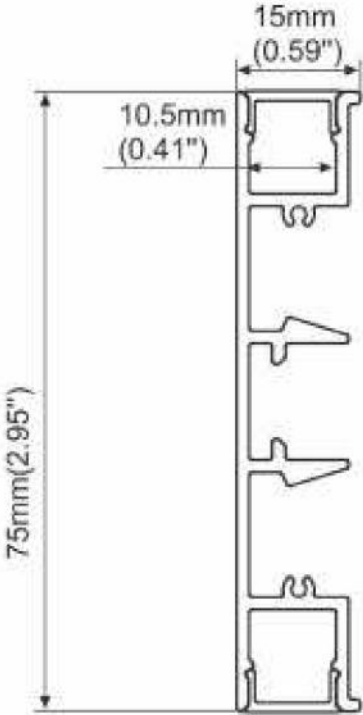

# OCH-170

Date: \_\_\_\_\_ Project: \_\_\_\_\_ Type: \_\_\_\_\_

**Ordering Guide:**

<b>Series</b>		<b>Series</b>		<b>Length</b>		<b>Lens</b>
OCH	-	170	-	CC (Specify custom length)	-	FR (Frosted)

**Features:**

- 6063-T5 Aircraft Aluminum
- Up/down cove styled channel
- Connectable
- Custom Lengths Available

**Included Accessories:**

End Caps

Mounting Clips

**Optional Accessories:**

90° Connector

90° Vertical Connector

180° Connector