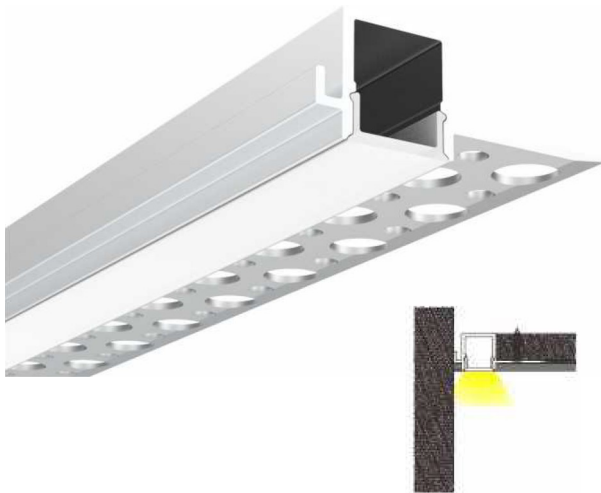

OCH-068

Date: _____ Project: _____ Type: _____

Ordering Guide:

Series		Series		Length		Lens
OCH	-	068S 068R	-	CC (Specify custom length)	-	OM (Opal Matte) BL (Black)

Included Accessories:

End Caps

Opal matte lens
Black lens (shown)

Features:

- 6063-T5 Aircraft Aluminum
- Mud-in channel
- Custom Lengths Available

OCH-068S

OCH-068R