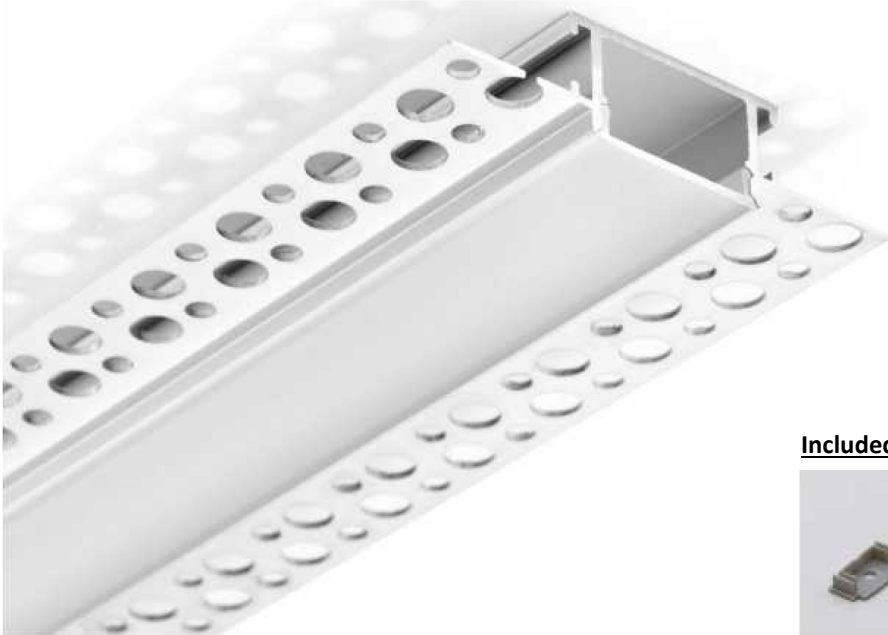

OCH-071

Date: _____ Project: _____ Type: _____

Ordering Guide:

Series		Series		Length		Lens
OCH	-	071	-	CC (Specify custom length)	-	OM (Opal Matte)

- Features:**
- 6063-T5 Aircraft Aluminum
 - Mud-in channel
 - Custom Lengths Available

Included Accessories:

End Caps
Opal matte lens
Black lens (shown)