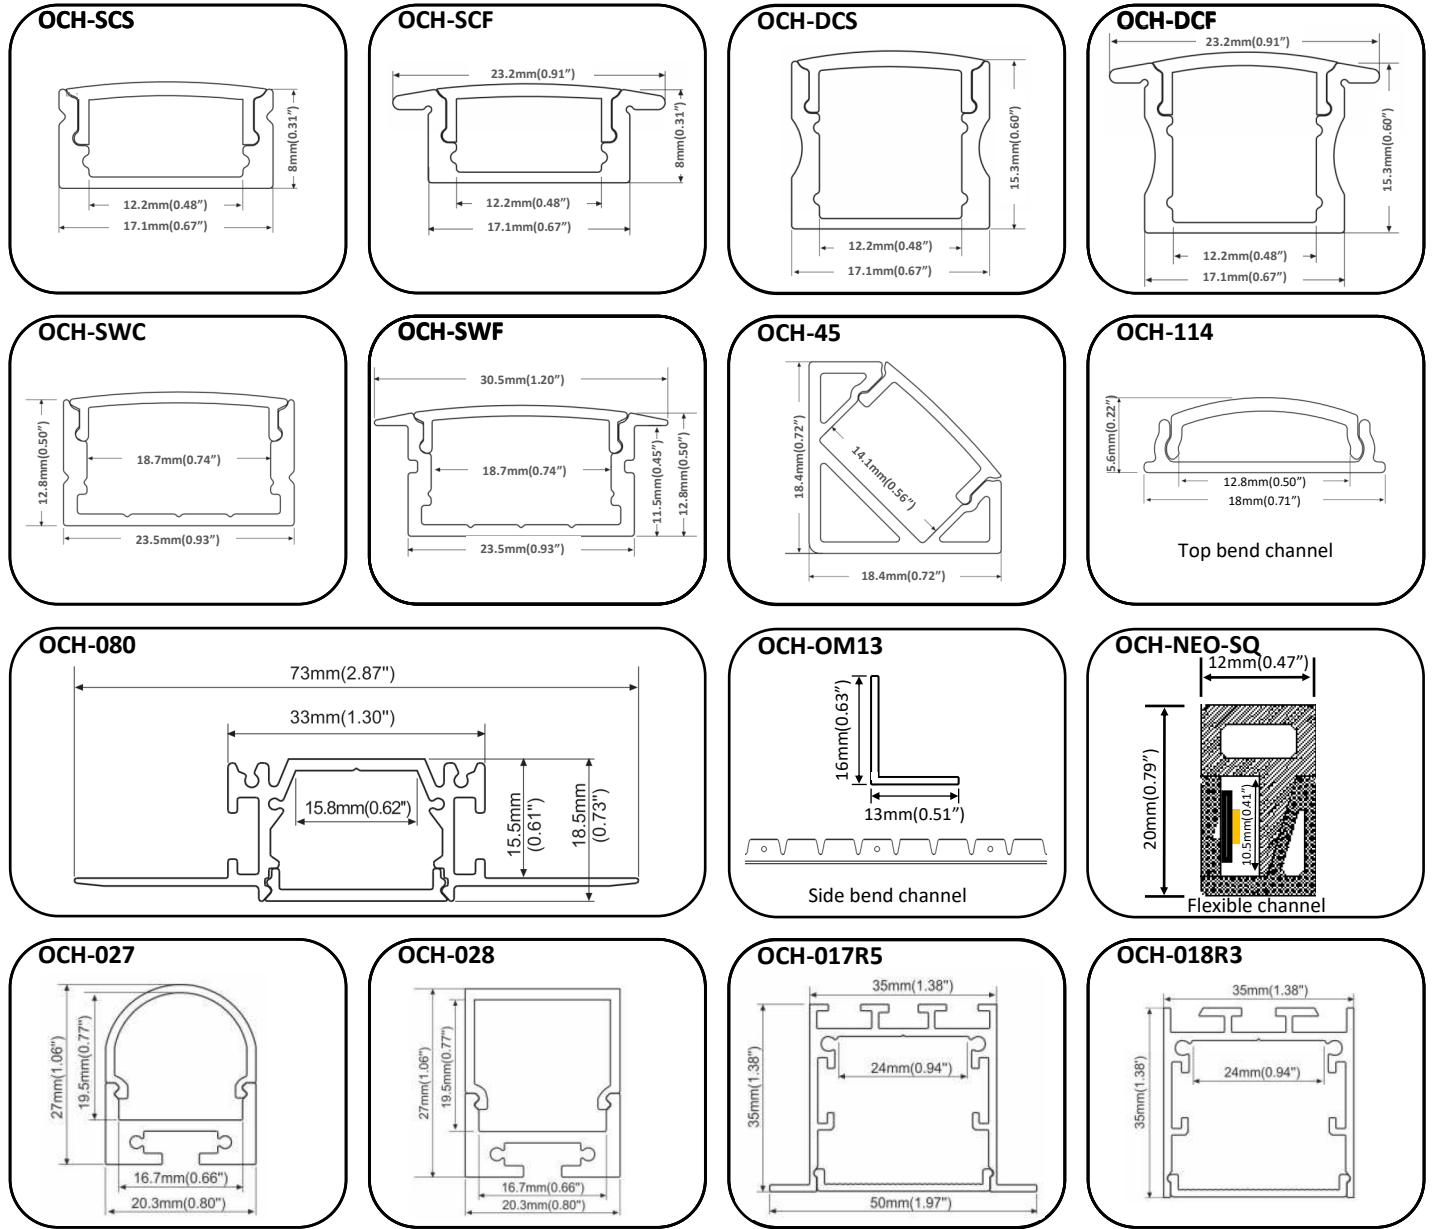

OCH SERIES CHANNEL STOCK CHANNEL

Date: _____ Project: _____ Type: _____

OCH Series stock channel

Compatibility Chart

Channel	SCS	SCF	DCS	DCF	SWC	SWF	45	114	027	OM13	NEO	028	017R5	018R3
Interior Ribbon: GEN, TRU, ECO, CON, HUE, HUERGB	✓	✓	✓	✓	✓	✓	✓	✓	✓	✓	✓	✓	✓	✓
HUERGB+	✓	✓	✓	✓	✓	✓	✓	✓	✓	✓		✓	✓	✓
Exterior Ribbon: GEN SO (WL), TRU SO, ECO SO & HO, HUE SO	✓	✓	✓	✓	✓	✓	✓		✓	✓		✓	✓	✓
GEN HO (WL), GEN SO & HO (WP), TRU SHO, CON					✓	✓			✓	✓		✓	✓	✓
HUERGB, HUERGB+					✓	✓			✓	✓		✓	✓	✓

Omnilight has 150 + specialty channel designs. Please contact your local rep or Omnilight for additional information.