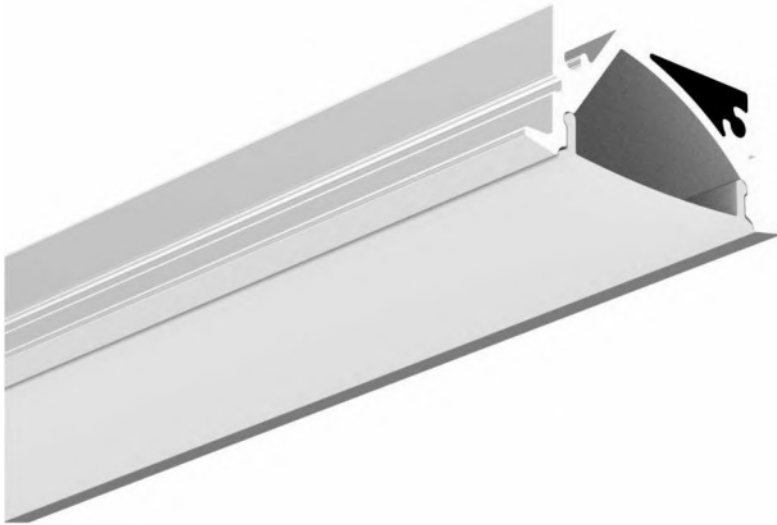

OCH-100

Date: _____ Project: _____ Type: _____

Ordering Guide:

Series		Series		Length		Lens
OCH	-	100	-	CC (Specify custom length)	-	FR (Frosted) OM (Opal Matte)

Features:

- 6063-T5 Aircraft Aluminum
- Indoor/Outdoor
- Asymmetrical beam spread
- Custom Lengths Available

Included Accessories:

End Caps

Spring Clips