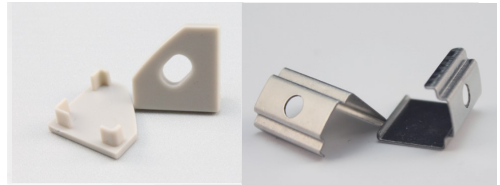

# OCH-45

Date:  Project:  Type:

**Ordering Guide:**

Series	Model	Length	Lens	Channel Finish
OCH	45	<p><b>4</b> (4') - Aluminum</p> <p><b>2M</b> (6'6") - Black &amp; White</p> <p><b>CC</b> (Specify custom length)</p>	<p><b>CL</b> (Clear)</p> <p><b>FR</b> (Frosted)</p> <p><b>OM</b> (Opal Matte)</p> <p><b>BL</b> (Black)</p>	<p><b>AL</b> (Aluminum)</p> <p><b>BL</b> (Black)</p> <p><b>WH</b> (White)</p>

Lumen loss multiplier: **CL** - 0.95, **FR** - 0.80, **OM** - 0.70, **BL** - 0.50

**CL, FR, & OM** lenses available up to 82' to eliminate light gaps between channel breaks. Consult your rep or Omnilight.

**Features:**

- 6063-T5 Aircraft Aluminum
- Indoor/Outdoor
- Custom Lengths Available

**Included Accessories:**

End Caps      Mounting Clips  
Finishes: Gray, White, Black