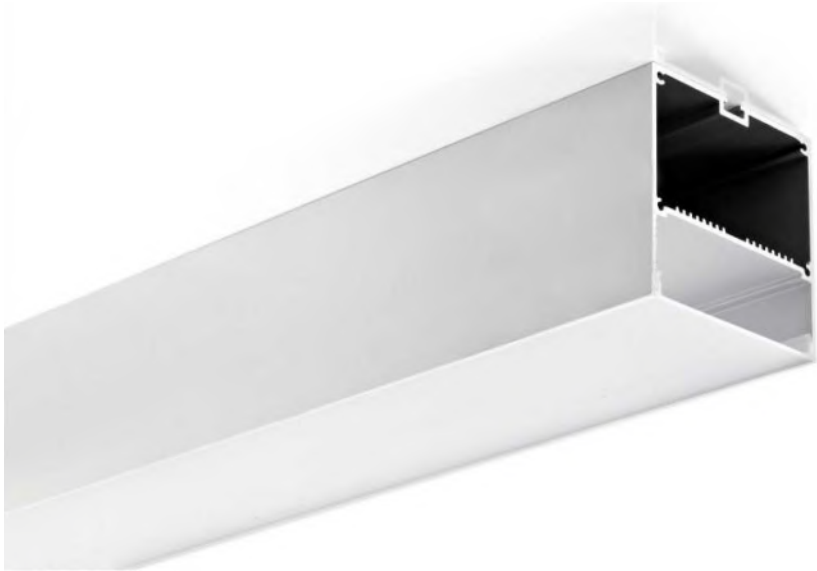

OCH-057

Date: Project: Type:

Ordering Guide:

Series	Series	Length	Lens
OCH	057	CC (Specify custom length)	OM (Opal Matte)

Features:

- 6063-T5 Aircraft Aluminum
- Indoor/Outdoor
- Pendant/surface Mount
- Custom Lengths Available

Included Accessories

Aluminum End Caps

Optional Accessories

Suspension Wire

Surface mount clip