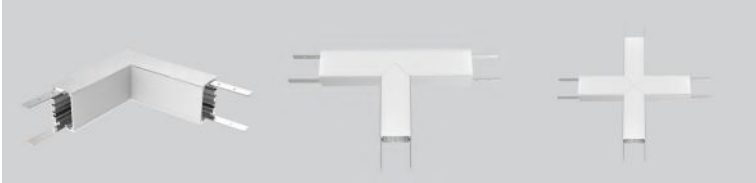

# OCH-017R5

Date:  Project:  Type:

**Ordering Guide:**

Series		Series		Length		Lens
OCH	-	017R5	-	<input type="text"/>	-	<input type="text"/>
				CC (Specify custom length)		CL (Clear) FR (Frosted) OM (Opal Matte)

- Features:**
- 6063-T5 Aircraft Aluminum
  - Indoor/Outdoor
  - Custom Lengths Available

**Included Accessories:**

End Caps      Spring Mounting Clips

**Optional Accessories:**

Inside Corner      "T" Connector      "X" Connector