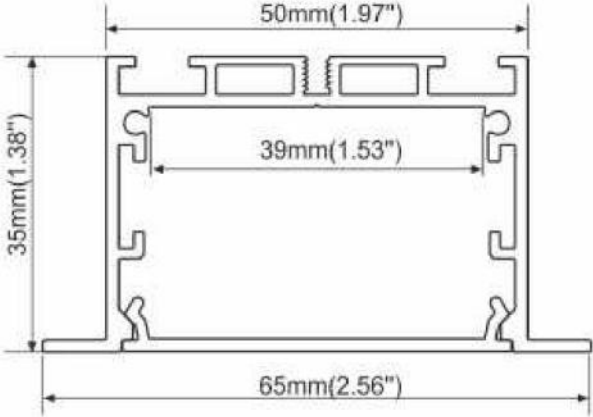

OCH-045R

Date: Project: Type:

Ordering Guide:

Series		Series		Length		Lens
OCH	-	045R	-	<input type="text"/>	-	FR
				CC (Specify custom length)		FR (Frosted)

Features:

- 6063-T5 Aircraft Aluminum
- Indoor/Outdoor
- Connectable
- Custom Lengths Available

Included Accessories

Aluminum End Caps

Mounting Clips

Optional Accessories

180° Connectors

90° Connector

Inside 90° Connector

90° Channel Connector

90° IL Channel Connector

"T" Channel Connector

"X" Channel Connector