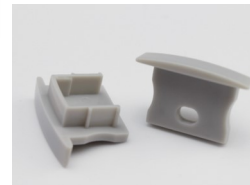

OCH-DCF

Date: _____ Project: _____ Type: _____

Ordering Guide:

Series	Model	Length	Lens	Channel Finish
OCH	DCF	4 (4') - Aluminum 2M (6'6") - Black & White CC (Specify custom length)	CL (Clear) FR (Frosted) OM (Opal Matte) BL (Black) 15FR (15° beam spread)	AL (Aluminum) BL (Black) WH (White)

Lumen loss multiplier: **CL** - 0.95, **FR** - 0.80, **OM** - 0.70, **BL** - 0.50

CL, FR, & OM lenses available up to 82' to eliminate light gaps between channel breaks. Consult your rep or Omnilight.

Features:

- 6063-T5 Aircraft Aluminum
- Indoor/Outdoor
- Custom Lengths Available

Included Accessories:

End Caps

Finishes: Gray, White, Black

With 15° lens