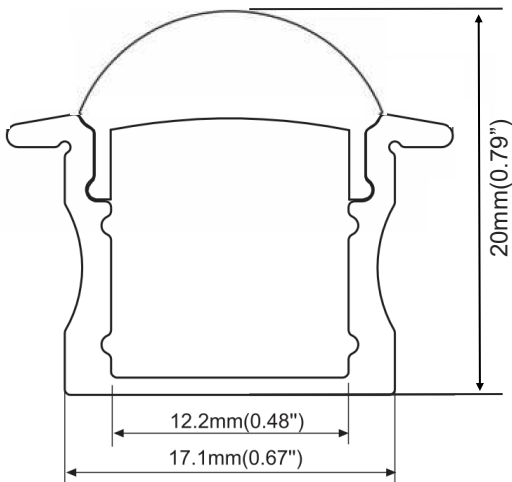

OCH-DCF

Date: _____ Project: _____ Type: _____

Ordering Guide:

Series	Model	Length	Lens	Channel Finish
OCH	DCF	4 (4') - Aluminum 2M (6'6") - Black & White CC (Specify custom length)	CL (Clear) FR (Frosted) OM (Opal Matte) BL (Black) 15FR (15° beam spread)	AL (Aluminum) BL (Black) WH (White)

Lumen loss multiplier: **CL** - 0.95, **FR** - 0.80, **OM** - 0.70, **BL** - 0.50

CL, FR, & OM lenses available up to 82' to eliminate light gaps between channel breaks. Consult your rep or Omnilight.

Features:

- 6063-T5 Aircraft Aluminum
- Indoor/Outdoor
- Custom Lengths Available

Included Accessories:

End Caps

Finishes: Gray, White, Black

With 15° lens