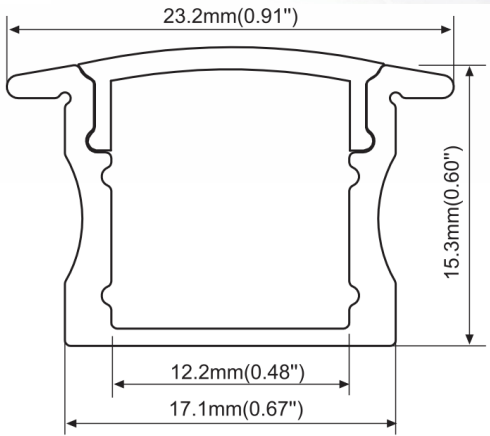

OCH-DCF

Date: _____ Project: _____ Type: _____

Ordering Guide:

Series	Model	Length	Lens	Channel Finish
OCH	DCF	4 (4') - Aluminum 2M (6'6") - Black & White CC (Specify custom length)	CL (Clear) FR (Frosted) OM (Opal Matte) BL (Black) 15FR (15° beam spread)	AL (Aluminum) BL (Black) WH (White)

Lumen loss multiplier: **CL** - 0.95, **FR** - 0.80, **OM** - 0.70, **BL** - 0.50

CL, FR, & OM lenses available up to 82' to eliminate light gaps between channel breaks. Consult your rep or Omnilight.

Features:

- 6063-T5 Aircraft Aluminum
- Indoor/Outdoor
- Custom Lengths Available

Included Accessories:

End Caps

Finishes: Gray, White, Black

With 15° lens