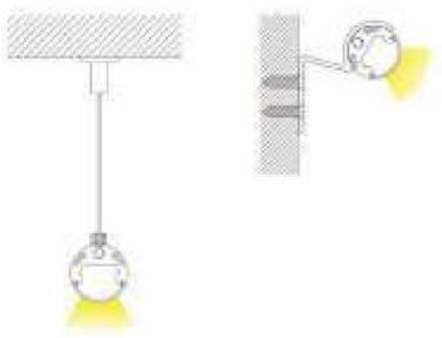

OCH-008

Date: _____ Project: _____ Type: _____

Ordering Guide:

Series	Series	Length	Lens
OCH	008	CC (Specify custom length)	OM (Opal Matte)

Features:

- 6063-T5 Aircraft Aluminum
- Pendant/Wall mount
- Custom Lengths Available

Mounting Options

Included Accessories

Suspension Wire End Caps Wall mount bracket