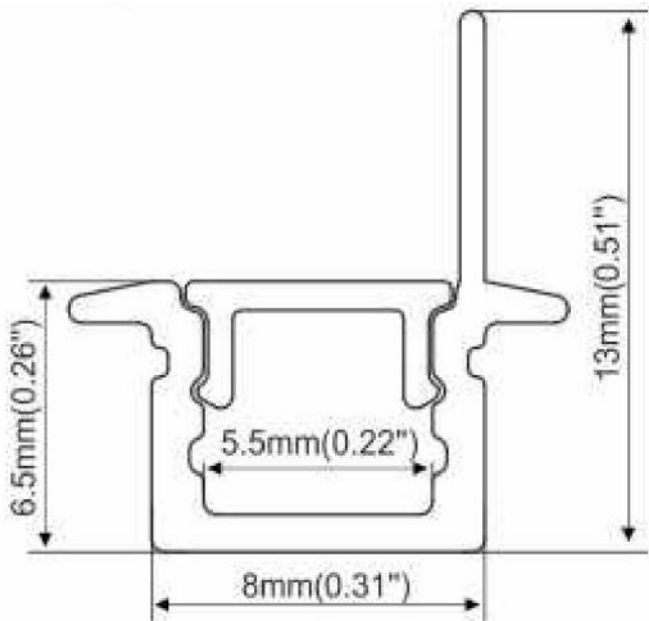

OCH-135

Date: Project: Type:

Ordering Guide:

Series	Series	Length	Lens
OCH	135	<input type="text"/>	OM
		CC (Specify custom length)	OM (Opal Matte)

Features:

- 6063-T5 Aircraft Aluminum
- Indoor/Outdoor
- Recessed mount
- Custom Lengths Available

Included Accessories

End Caps