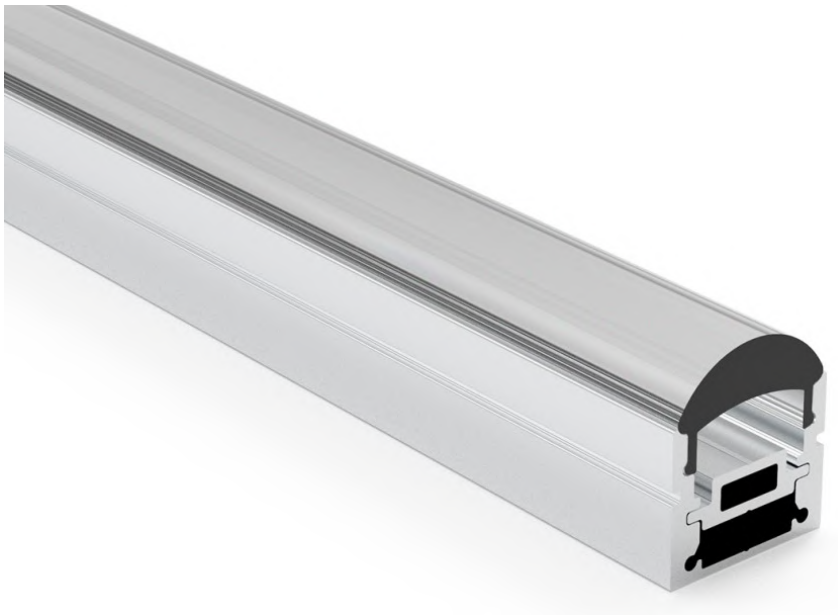

OCH-140

Date: _____ Project: _____ Type: _____

Ordering Guide:

Series		Series		Length		Lens
OCH	-	140	-	CC (Specify custom length)	-	FR

Features:

- 6063-T5 Aircraft Aluminum
- Adjustable shelf system
- 10°, 30° or 60° beam spread
- Indoor/Outdoor
- Custom Lengths Available

Included Accessories:

Aluminum End Caps

Mounting Clips