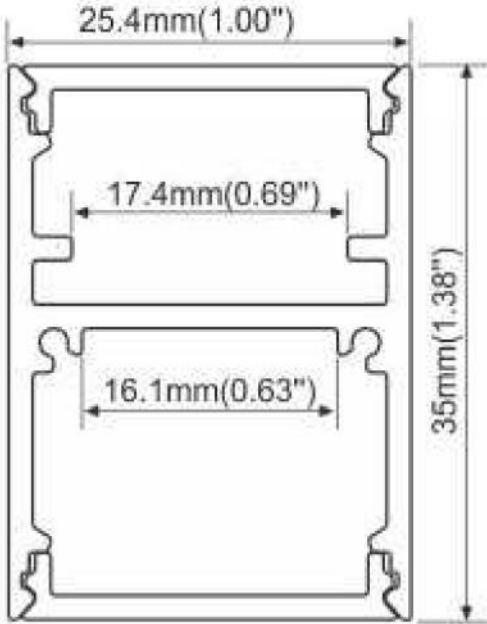

OCH-107

Date: _____ Project: _____ Type: _____

Ordering Guide:

Series		Series		Length		Lens
OCH	-	107	-	<input type="text"/>	-	OM
				CC (Specify custom length)		OM (Opal Matte)

Features:

- 6063-T5 Aircraft Aluminum
- Up/Down Pendant
- Custom Lengths Available

Included Accessories

End Caps

Hanging Clip

Suspension Wire