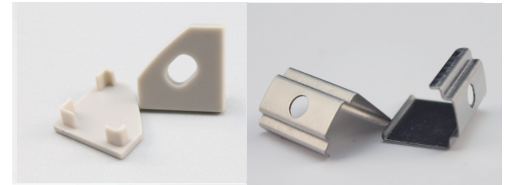

OCH-45

Date: Project: Type:

Ordering Guide:

Series	Model	Length	Lens	Channel Finish
OCH	45	<p>4 (4') - Aluminum</p> <p>2M (6'6") - Black & White</p> <p>CC (Specify custom length)</p>	<p>CL (Clear)</p> <p>FR (Frosted)</p> <p>OM (Opal Matte)</p> <p>BK (Black)</p>	<p>AL (Aluminum)</p> <p>BK (Black)</p> <p>WH (White)</p>

Lumen loss multiplier: **CL** - 0.95, **FR** - 0.80, **OM** - 0.70, **BK** - 0.50

CL, FR, & OM lenses available up to 82' to eliminate light gaps between channel breaks. Consult your rep or Omnilight.

Features:

- 6063-T5 Aircraft Aluminum
- Indoor/Outdoor
- Custom Lengths Available

Included Accessories:

End Caps

Mounting Clips

Finishes: Gray, White, Black