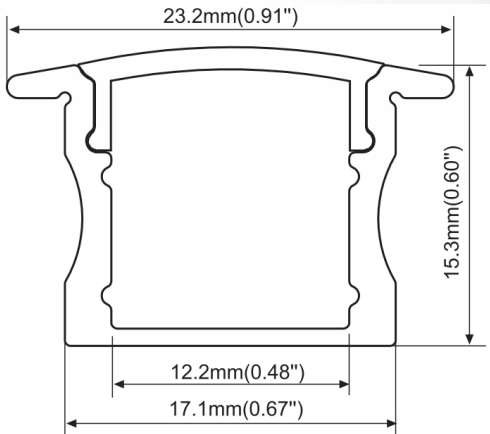

OCH-DCF

Date: _____ Project: _____ Type: _____

Ordering Guide:

Series	Model	Length	Lens	Channel Finish
OCH	DCF	4 (4') - Aluminum 2M (6'6") - Black & White CC (Specify custom length)	CL (Clear) FR (Frosted) OM (Opal Matte) BK (Black) 15FR (15° beam spread)	AL (Aluminum) BK (Black) WH (White)

Lumen loss multiplier: **CL** - 0.95, **FR** - 0.80, **OM** - 0.70, **BK** - 0.50

CL, FR, & OM lenses available up to 82' to eliminate light gaps between channel breaks. Consult your rep or Omnilight.

Features:

- 6063-T5 Aircraft Aluminum
- Indoor/Outdoor
- Custom Lengths Available

Included Accessories:

End Caps

Finishes: Gray, White, Black

With 15° lens