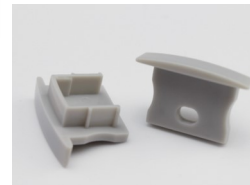

OCH-DCF

Date: _____ Project: _____ Type: _____

Ordering Guide:

Series	Model	Length	Lens	Channel Finish
OCH	DCF	4 (4') - Aluminum 2M (6'6") - Black & White CC (Specify custom length)	CL (Clear) FR (Frosted) OM (Opal Matte) BK (Black) 15FR (15° beam spread)	AL (Aluminum) BK (Black) WH (White)

- 6063-T5 Aircraft Aluminum
- Indoor/Outdoor
- Custom Lengths Available

Included Accessories:

End Caps

Finishes: Gray, White, Black

With 15° lens