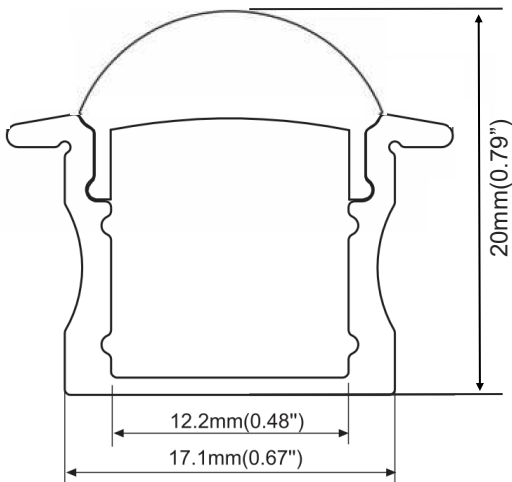

OCH-DCF

Date: _____ Project: _____ Type: _____

Ordering Guide:

Series	Model	Length	Lens	Channel Finish
OCH	DCF	4 (4') - Aluminum 2M (6'6") - Black & White CC (Specify custom length)	CL (Clear) FR (Frosted) OM (Opal Matte) BK (Black) 15FR (15° beam spread)	AL (Aluminum) BK (Black) WH (White)

Lumen loss multiplier: **CL** - 0.95, **FR** - 0.80, **OM** - 0.70, **BK** - 0.50

CL, FR, & OM lenses available up to 82' to eliminate light gaps between channel breaks. Consult your rep or Omnilight.

Features:

- 6063-T5 Aircraft Aluminum
- Indoor/Outdoor
- Custom Lengths Available

Included Accessories:

End Caps

Finishes: Gray, White, Black

With 15° lens