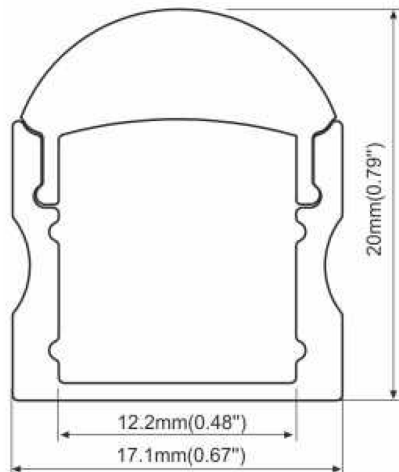

# OCH-DCS

Date: \_\_\_\_\_ Project: \_\_\_\_\_ Type: \_\_\_\_\_

**Ordering Guide:**

Series	Model	Length	Lens	Channel Finish
OCH	DCS	4 (4') - Aluminum 2M (6'6") - Black & White CC (Specify custom length)	CL (Clear) FR (Frosted) OM (Opal Matte) BK (Black) 15FR (15° beam spread)	AL (Aluminum) BK (Black) WH (White)

Lumen loss multiplier: **CL** - 0.95, **FR** - 0.80, **OM** - 0.70, **BK** - 0.50

**CL, FR, & OM** lenses available up to 82' to eliminate light gaps between channel breaks. Consult your rep or Omnilight.

**Features:**

- 6063-T5 Aircraft Aluminum
- Indoor/Outdoor
- Custom Lengths Available

With 15° lens

**Included Accessories:**

End Caps

Mounting Clips

**Optional Accessories:**

OCH-CLIP-RC