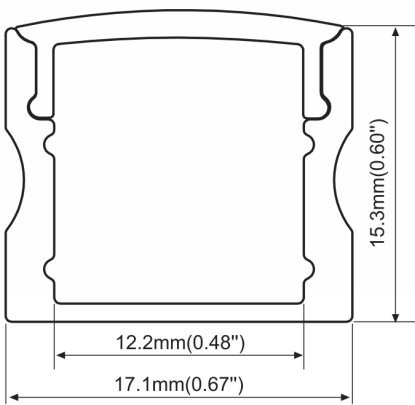

# OCH-DCS

Date: \_\_\_\_\_ Project: \_\_\_\_\_ Type: \_\_\_\_\_

**Ordering Guide:**

Series	Model	Length	Lens	Channel Finish
OCH	DCS	4 (4') - Aluminum 2M (6'6") - Black & White CC (Specify custom length)	CL (Clear) FR (Frosted) OM (Opal Matte) BK (Black) 15FR (15° beam spread)	AL (Aluminum) BK (Black) WH (White)

Lumen loss multiplier: **CL** - 0.95, **FR** - 0.80, **OM** - 0.70, **BK** - 0.50

**CL, FR, & OM** lenses available up to 82' to eliminate light gaps between channel breaks. Consult your rep or Omnilight.

**Features:**

- 6063-T5 Aircraft Aluminum
- Indoor/Outdoor
- Custom Lengths Available

With 15° lens

**Included Accessories:**

End Caps

Mounting Clips

**Optional Accessories:**

OCH-CLIP-RC