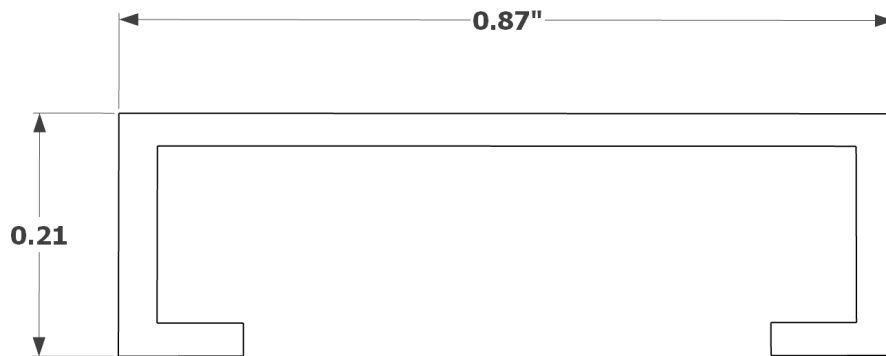

### Ordering Guide:

Series	Model	Length	Lens
OCH	- LNC	-	-
		4 (4 Foot)	FR (Frosted)

All Omnilight products are tested and warrantied for use exclusively with Omnilight power supplies