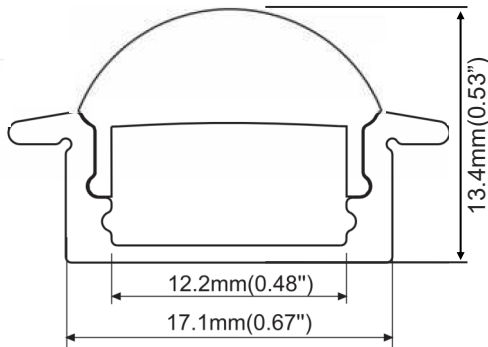

With 60° lens