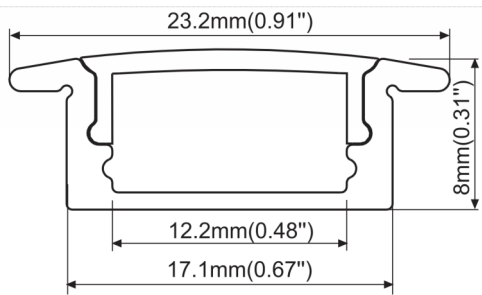

With 60° lens