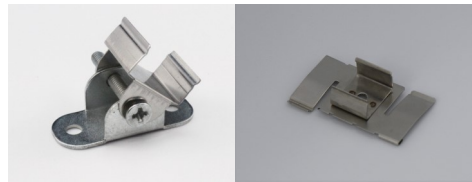

OCH-SCS

Date: _____ Project: _____ Type: _____

Ordering Guide:

Series	Model	Length	Lens	Channel Finish
OCH	SCS	4 (4') - Aluminum 2M (6'6") - Black & White CC (Specify custom length)	CL (Clear) FR (Frosted) OM (Opal Matte) BK (Black) 60FR (60° beam spread)	AL (Aluminum) BK (Black) WH (White)

- 6063-T5 Aircraft Aluminum
- Indoor/Outdoor
- Custom Lengths Available

Included Accessories:

End Caps
Finishes: Gray, White, Black

Mounting Clips

Optional Accessories:

OCH-CLIP-RC

OCH-CLIP-TBAR
Finishes: Aluminum, White, Black