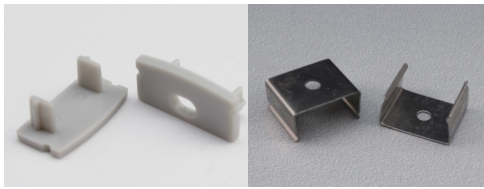

OCH-SCS

Date: _____ Project: _____ Type: _____

Ordering Guide:

Series	Model	Length	Lens	Channel Finish
OCH	SCS	4 (4') - Aluminum 2M (6'6") - Black & White CC (Specify custom length)	CL (Clear) FR (Frosted) OM (Opal Matte) BK (Black) 60FR (60° beam spread)	AL (Aluminum) BK (Black) WH (White)

Lumen loss multiplier: **CL** - 0.95, **FR** - 0.80, **OM** - 0.70, **BK** - 0.50

CL, FR, & OM lenses available up to 82' to eliminate light gaps between channel breaks. Consult your rep or Omnilight.

Features:

- 6063-T5 Aircraft Aluminum
- Indoor/Outdoor
- Custom Lengths Available

Included Accessories:

End Caps
Finishes: Gray, White, Black

Mounting Clips

Optional Accessories:

OCH-CLIP-RC

OCH-CLIP-TBAR
Finishes: Aluminum, White, Black