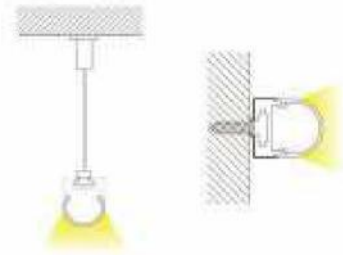

OCH-027

Date: _____ Project: _____ Type: _____

Ordering Guide:

Series		Series		Length		Lens
OCH	-	027	-	_____	-	OM
				CC (Specify custom length)		OM (Opal Matte)

Features:

- 6063-T5 Aircraft Aluminum
- Indoor/Outdoor
- Pendant/surface Mount
- Custom Lengths Available

Included

End Caps

Optional Accessories

Suspension Wire

Surface mount clip