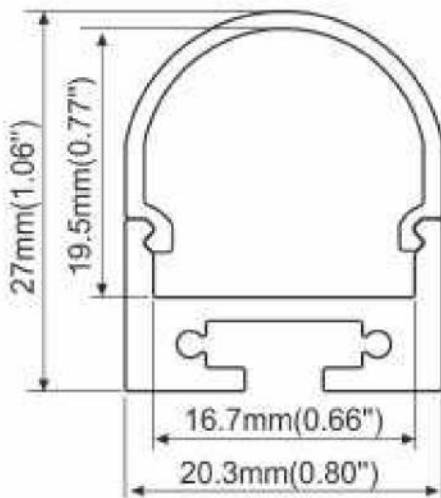

OCH-027

Date: _____ Project: _____ Type: _____

Ordering Guide:

Series		Series		Length		Lens
OCH	-	027	-	_____	-	OM
				CC (Specify custom length)		OM (Opal Matte)

Features:

- 6063-T5 Aircraft Aluminum
- Indoor/Outdoor
- Pendant/surface Mount
- Custom Lengths Available

Included

End Caps

Optional Accessories

Suspension Wire

Surface mount clip