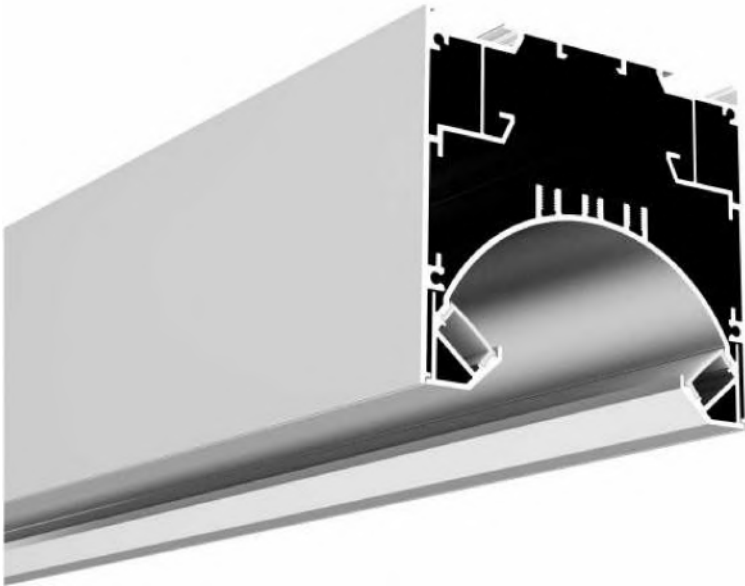

OCH-8585

Date: _____ Project: _____ Type: _____

Ordering Guide:

Series		Series		Length		Lens
OCH	-	8585	-	CC (Specify custom length)	-	FR (Frosted)

Features:

- 6063-T5 Aircraft Aluminum
- Indoor/Outdoor
- Indirect, recessed or pendant mount
- Custom Lengths Available

Mounting Options

Included Accessories

Mounting clip

Internal clip

Aluminum end caps

Internal clip

Optional Accessories

Aircraft Steel
Pendant Cable