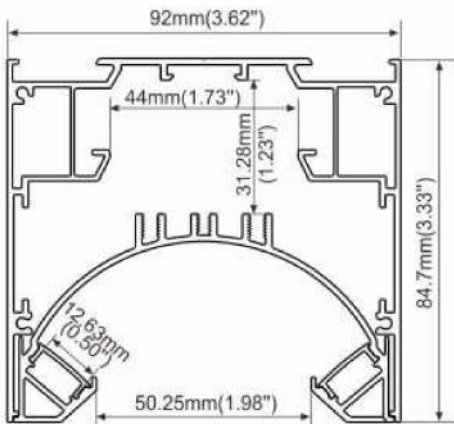

OCH-8585

Date: _____ Project: _____ Type: _____

Ordering Guide:

Series		Series		Length		Lens
OCH	-	8585	-	CC (Specify custom length)	-	FR (Frosted)

Features:

- 6063-T5 Aircraft Aluminum
- Indoor/Outdoor
- Indirect, recessed or pendant mount
- Custom Lengths Available

Mounting Options

Included Accessories

Mounting clip

Internal clip

Aluminum end caps

Internal clip

Optional Accessories

Aircraft Steel
Pendant Cable