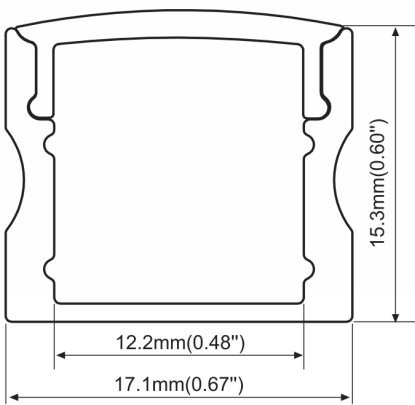

OCH-DCS

Date: _____ Project: _____ Type: _____

Ordering Guide:

Series	Model	Length	Lens	Channel Finish
OCH	DCS	4 (4') - Aluminum 2M (6'6") - Black & White CC (Specify custom length)	CL (Clear) FR (Frosted) OM (Opal Matte) BL (Black) 15FR (15° beam spread)	AL (Aluminum) BL (Black) WH (White)

Lumen loss multiplier: **CL** - 0.95, **FR** - 0.80, **OM** - 0.70, **BL** - 0.50

CL, FR, & OM lenses available up to 82' to eliminate light gaps between channel breaks. Consult your rep or Omnilight.

Features:

- 6063-T5 Aircraft Aluminum
- Indoor/Outdoor
- Custom Lengths Available

With 15° lens

Included Accessories:

End Caps

Mounting Clips

Optional Accessories:

OCH-CLIP-RC

OCH-CLIP-TBAR
Finishes: Aluminum, White, Black