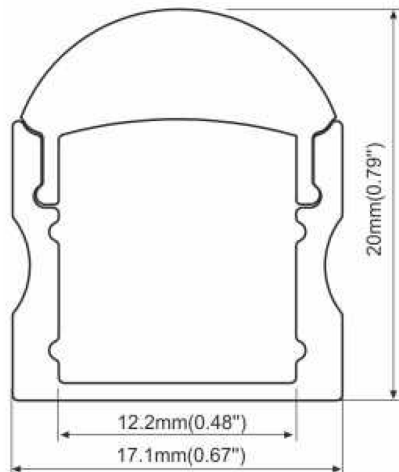

OCH-DCS

Date: _____ Project: _____ Type: _____

Ordering Guide:

Series	Model	Length	Lens	Channel Finish
OCH	DCS	4 (4') - Aluminum 2M (6'6") - Black & White CC (Specify custom length)	CL (Clear) FR (Frosted) OM (Opal Matte) BL (Black) 15FR (15° beam spread)	AL (Aluminum) BL (Black) WH (White)

Lumen loss multiplier: **CL** - 0.95, **FR** - 0.80, **OM** - 0.70, **BL** - 0.50

CL, FR, & OM lenses available up to 82' to eliminate light gaps between channel breaks. Consult your rep or Omnilight.

Features:

- 6063-T5 Aircraft Aluminum
- Indoor/Outdoor
- Custom Lengths Available

With 15° lens

Included Accessories:

End Caps

Mounting Clips

Optional Accessories:

OCH-CLIP-RC

OCH-CLIP-TBAR
Finishes: Aluminum, White, Black