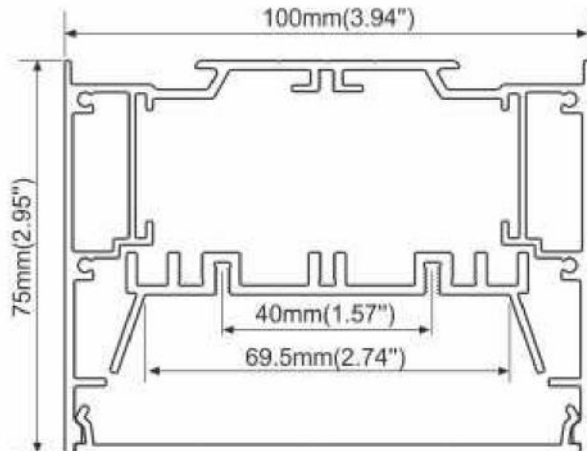

OCH-10075R

Date: _____ Project: _____ Type: _____

Ordering Guide:

Series		Series		Length		Lens
OCH	-	10075R	-		-	FR
				CC (Specify custom length)		FR (Frosted)

Features:

- 6063-T5 Aircraft Aluminum
- Indoor/Outdoor
- Connectable
- Custom Lengths Available

Included Accessories

Aluminum End Caps

Mounting Clips

Internal Clips

Optional Accessories

90° Channel Connector

90° IL Channel Connector

"T" Channel Connector

"X" Channel Connector

Suspension Wire

Trimless recessed clip