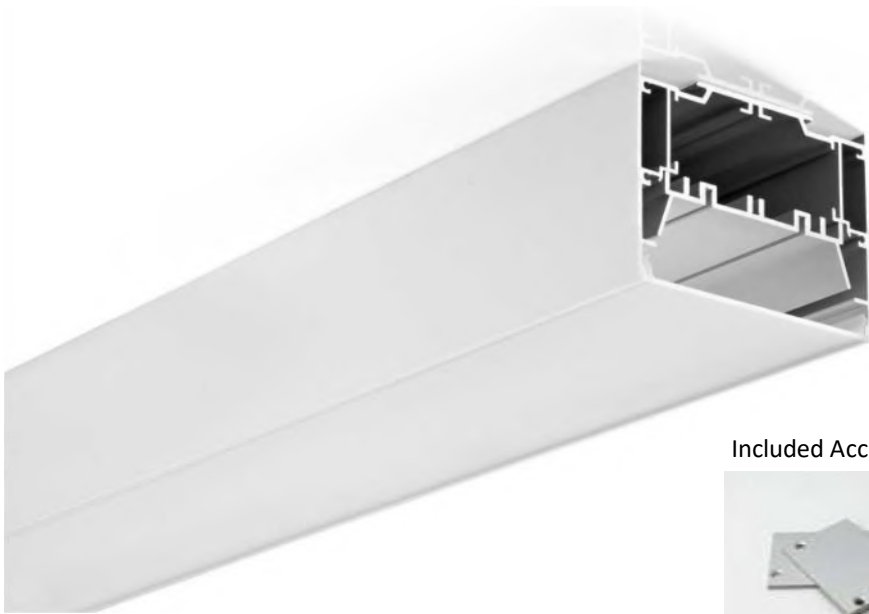

OCH-10075R

Date: _____ Project: _____ Type: _____

Ordering Guide:

Series		Series		Length		Lens
OCH	-	10075R	-		-	FR
				CC (Specify custom length)		FR (Frosted)

Features:

- 6063-T5 Aircraft Aluminum
- Indoor/Outdoor
- Connectable
- Custom Lengths Available

Included Accessories

Aluminum End Caps

Mounting Clips

Internal Clips

Optional Accessories

90° Channel Connector

90° IL Channel Connector

"T" Channel Connector

"X" Channel Connector

Suspension Wire

Trimless recessed clip