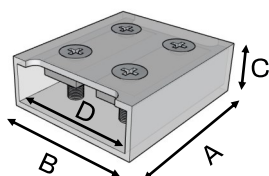

### Series

**BH2-X-RW-24**

**BH2-X-RR-0**

**BH2-X-RR-03/CC\***  
(2 BH2-X-RW connectors)

\* BH2-X-RR-03 comes w/3" wire  
BH2-X-RR-CC is for custom wire lengths  
(wire by other)

Model Number	BH2-8-RW	BH2-10-RW	BH2-8-RR-0	BH2-10-RR-0
Length (A)	0.54"	0.54"	0.58"	0.58"
Width (B)	0.46"	0.46"	0.46"	0.46"
Height (C)	0.28"	0.28"	0.28"	0.28"
Inside width (D)	0.32"	0.40"	0.32"	0.40"