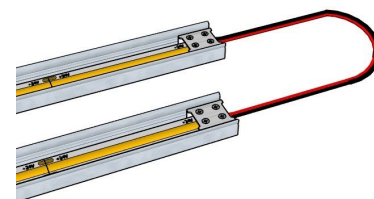

# Blockhead 2.0 Series

Screw terminal connectors : Fit in all channels

Date: \_\_\_\_\_ Project: \_\_\_\_\_ Type: \_\_\_\_\_

### Series

**BH2-X-RW-24**

**BH2-X-RR-0**

**BH2-X-RR-03/CC\***  
(2 BH2-X-RW connectors)

\* BH2-X-RR-03 comes w/3" wire  
BH2-X-RR-CC is for custom wire lengths  
(wire by other)

Model Number	BH2-8-RW	BH2-10-RW	BH2-8-RR-0	BH2-10-RR-0
Length (A)	0.54"	0.54"	0.58"	0.58"
Width (B)	0.46"	0.46"	0.46"	0.46"
Height (C)	0.28"	0.28"	0.28"	0.28"
Inside width (D)	0.32"	0.40"	0.32"	0.40"