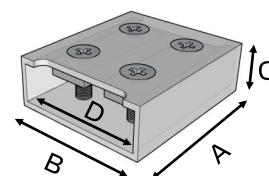

### Series

**BH2-X-RW-24**

**BH2-X-RR-0**

**BH2-X-RR-03/CC\***  
(2 BH2-X-RW connectors)

\* BH2-X-RR-03 comes w/3" wire  
BH2-X-RR-CC is for custom wire lengths  
(wire by other)

Model Number	BH2-8-RW	BH2-10-RW	BH2-8-RR-0	BH2-10-RR-0
Length (A)	0.54"	0.54"	0.58"	0.58"
Width (B)	0.46"	0.46"	0.46"	0.46"
Height (C)	0.28"	0.28"	0.28"	0.28"
Inside width (D)	0.32"	0.40"	0.32"	0.40"