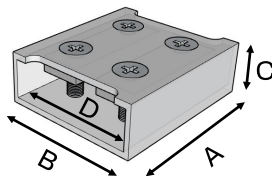

### Series

**BH2-X-RW-24**

**BH2-X-RR-0**

**BH2-X-RR-03/CC\***  
(2 BH2-X-RW connectors)

\* BH2-X-RR-03 comes w/3" wire  
BH2-X-RR-CC is for custom wire lengths  
(wire by other)

Model Number	BH2-8-RW	BH2-10-RW	BH2-8-RR-0	BH2-10-RR-0
Length (A)	0.54"	0.54"	0.58"	0.58"
Width (B)	0.46"	0.46"	0.46"	0.46"
Height (C)	0.28"	0.28"	0.28"	0.28"
Inside width (D)	0.32"	0.40"	0.32"	0.40"