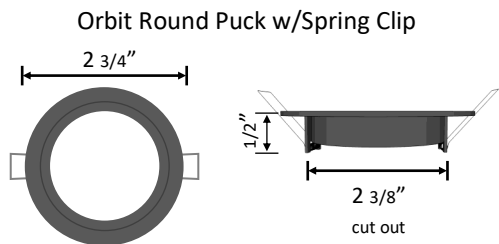

ORBIT SERIES

Date: _____ Project: _____ Type: _____

Ordering Guide:

Series	CCT	Shape	Finish	Clip
ORB	27 (2700K) 30 (3000K) 35 (3500K) 41 (4100K)	R (Round) S (Square)	WH (White) BK (Black) BN (Brushed Nickel) BZ (Bronze)	MC (Millwork) SC (Spring)

Note: Drawings not to scale.

Features:

- 24 Volt
- Damp location rated
- IC rated
- 3 foot lead
- Dimmable:
ELV,MLV,TRIAC or 0-10V
- 50,000 hour life
- 5 year warranty

Lumens	2700K	375
	3000K	378
	3500K	382
	4100K	385
Watts		4