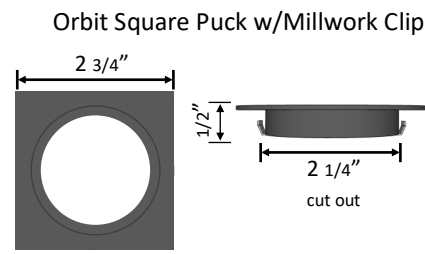

ORBIT SERIES

Date: _____ Project: _____ Type: _____

Ordering Guide:

Series	CCT	Shape	Finish	Clip
ORB	27 (2700K) 30 (3000K) 35 (3500K) 41 (4100K)	R (Round) S (Square)	WH (White) BK (Black) BN (Brushed Nickel) BZ (Bronze)	MC (Millwork) SC (Spring)