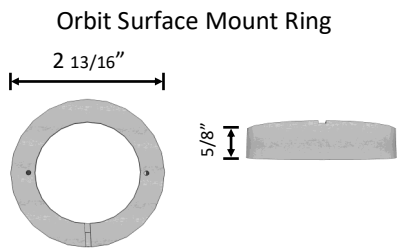

ORBIT SERIES

Date: _____ Project: _____ Type: _____

Ordering Guide:

Series	CCT	Shape	Finish	Clip
ORB	27 (2700K) 30 (3000K) 35 (3500K) 41 (4100K)	R (Round) S (Square)	WH (White) BK (Black) BN (Brushed Nickel) BZ (Bronze)	MC (Millwork) SC (Spring)

Note: Drawings not to scale.

Features:

- 24 Volt
- Damp location rated
- IC rated
- 3 foot lead
- Dimmable:
ELV,MLV,TRIAC or 0-10V
- 50,000 hour life
- 5 year warranty

Lumens	2700K	375
	3000K	378
	3500K	382
	4100K	385
Watts		4