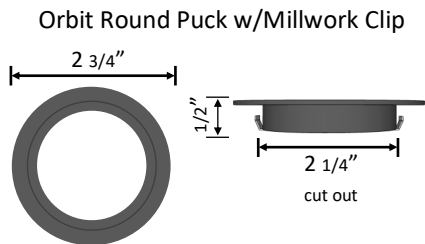

ORBIT SERIES

Date: _____ Project: _____ Type: _____

Ordering Guide:

Series	CCT	Shape	Finish	Clip
ORB	27 (2700K) 30 (3000K) 35 (3500K) 41 (4100K)	R (Round) S (Square)	WH (White) BK (Black) BN (Brushed Nickel) BZ (Bronze)	MC (Millwork) SC (Spring)

Note: Drawings not to scale.

Features:

- 24 Volt
- Damp location rated
- IC rated
- 3 foot lead
- Dimmable:
ELV,MLV,TRIAC or 0-10V
- 50,000 hour life
- 5 year warranty

Lumens	2700K	375
	3000K	378
	3500K	382
	4100K	385
Watts		4