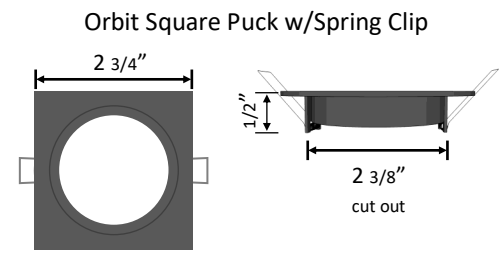

ORBIT SERIES

Date: _____ Project: _____ Type: _____

Ordering Guide:

Series	CCT	Shape	Finish	Clip
ORB	27 (2700K) 30 (3000K) 35 (3500K) 41 (4100K)	R (Round) S (Square)	WH (White) BK (Black) BN (Brushed Nickel) BZ (Bronze)	MC (Millwork) SC (Spring)

Note: Drawings not to scale.

Features:

- 24 Volt
- Damp location rated
- IC rated
- 3 foot lead
- Dimmable:
ELV,MLV,TRIAC or 0-10V
- 50,000 hour life
- 5 year warranty

Lumens	2700K	375
	3000K	378
	3500K	382
	4100K	385
Watts		4