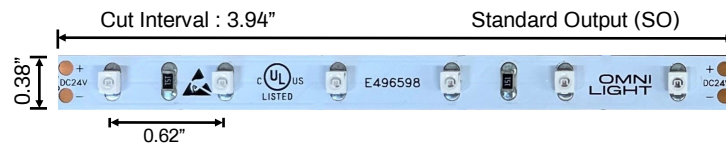

Hue Color Series

Static colors : IP20

Date: _____ Project: _____ Type: _____

Model Number	HUE-XX-SO	
Wavelength/Kelvin	Red	617-627nm
	Green	512-522nm
	Blue	461-471nm
	Lava	1,650K
	Frozen	28,000K
Watts/foot	1.52	
Cut section length	3.94	
Diode spacing (pitch) O.C.	0.62"	
Diodes per foot	18	
Maximum run length	35'	

Ordering Guide:

Series	CCT	Output/Foot	Length
HUE (IP20)	RD (Red) GR (Green) BL (Blue) LAVA (1650K) FROZEN (28000K)	SO (1.52 watts)	16 (full reel - 16.4 feet) 100 (full reel - 100 feet) CC @XX (custom cut, specify footage)