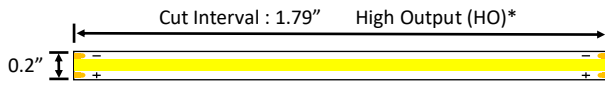

TRUE MICRO SERIES

INTERIOR RIBBON & CHANNEL

Date: _____ Project: _____ Type: _____

TRUE MICRO SERIES RIBBON

Ordering Guide:

| | | | | | | |
|---------------|---|--|---|--------------------|---|--------------------------------------|
| Series | - | CCT | - | Output/Foot | - | Length |
| TRUM | - | 27 (2700K) 30 (3000K) 41 (4100K) | - | HO (3.05watts) | - | CC @XX (custom cut, specify footage) |

* True Micro must be mounted in channel

Features:

- 170° beam angle
- Narrow ribbon design
- 24 Volt
- CRI 90+
- No diode imaging
- Dimmable: ELV,MLV,TRIAC or 0-10V
- Field cuttable
- 50,000 hour life
- 5 year warranty
- IP20

Note: Drawings not to scale.

| | | |
|----------------------------|------------|-----|
| Model Number | TRUM-XX-HO | |
| Lumens/foot | 2700K | 285 |
| | 3000K | 290 |
| | 4100K | 305 |
| Watts/foot | 3.05 | |
| Cut section length | 1.79" | |
| Diode spacing (pitch) O.C. | NA | |
| Diodes per foot | NA | |
| Maximum run length | 31' | |