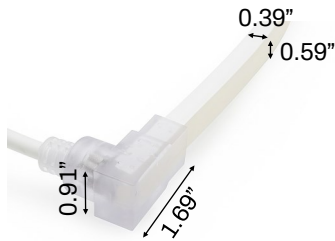

Neon Series

Natatorium Rated : static white : IP68

Date: _____ Project: _____ Type: _____

Model Number	NEOP-XX-SO	
Lumens/foot	2700	235
	3000	244
	3500	260
	4100	269
Watts/foot	3.05	
Cut section length	2.46"	
Diode spacing (pitch) O.C.	NA	
Diodes per foot	NA	
Maximum run length	16'	

Natatorium rated Neon series ribbon is top bend only. IP68 products are not field cuttable, all modifications must be made in our facility

Ordering Guide:

Series	CCT	Output/Foot	Length	Mounting
NEOP	27 (2700K) 30 (3000K) 35 (3500K) 41 (4100K)	SO (3.05watts)	CC @XX (custom cut, specify footage)	CL1-NP (bottom clip) CH1-NP (Channel) CH2-NP (Channel)

Submersible to 6.5' : Chlorine resistant

All Omnilight products are tested and warrantied for use exclusively with Omnilight power supplies

OL1