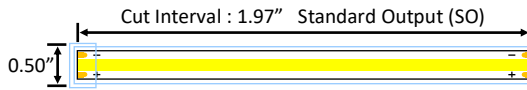

TRUE SERIES

SAUNA RATED

Date: _____ Project: _____ Type: _____

Features:

- 24 Volt
- CRI 90+
- Sauna rated to 215° F
- No diode imaging
- Dimmable: ELV,MLV,TRIAC or 0-10V
- Field cuttable
- 50,000 hour life
- 5 year warranty
- IP67

Ordering Guide:

Series	-	CCT	-	Output/Foot	-	Length
TRUSR		<div style="background-color: #ccc; width: 30px; height: 20px; margin: 0 auto;"></div> 27 (2700K) 30 (3000K) 35 (3500K) 41 (4100K) 50 (5000K)		<div style="background-color: #ccc; width: 30px; height: 20px; margin: 0 auto;"></div> SO (3.00watts)		<div style="background-color: #ccc; width: 30px; height: 20px; margin: 0 auto;"></div> CC @XX (custom cut, specify footage)

Note: Drawing not to scale.

Model Number	TRUSR-XX-SO	
Lumens/foot	2700K	265
	3000K	270
	3500K	280
	4100K	285
	5000K	290
Watts/foot	3.00	
Cut section length	1.97"	
Diode spacing (pitch) O.C.	NA	
Diodes per foot	NA	
Maximum run length	32'	